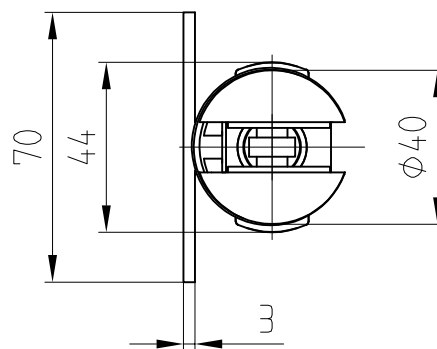

Beyond Pivoting

Overpanel fitting wall connector
with plastic socket for top pivot
Art. No. 30.120 for 10 mm glass
Art. No. 30.121 for 12 mm glass

Fixing screws and plug on site.
e. g. countersunk wood screw DIN 7997 4,5x ... galvanised
depending on wall fixing or type of wallplug