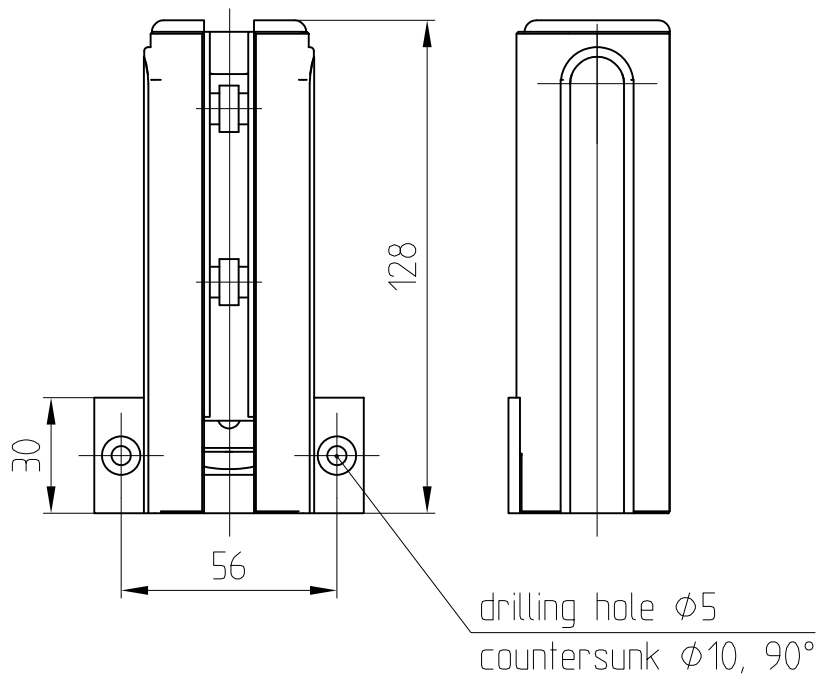

Beyond Pivoting

Overpanel fitting wall connector
with plastic socket for top pivot
Art. No. 30.120 for 10 mm glass
Art. No. 30.121 for 12 mm glass

Fixing screws and plug on site.
e. g. countersunk wood screw DIN 7997 4,5x ... galvanised
depending on wall fixing or type of wallplug