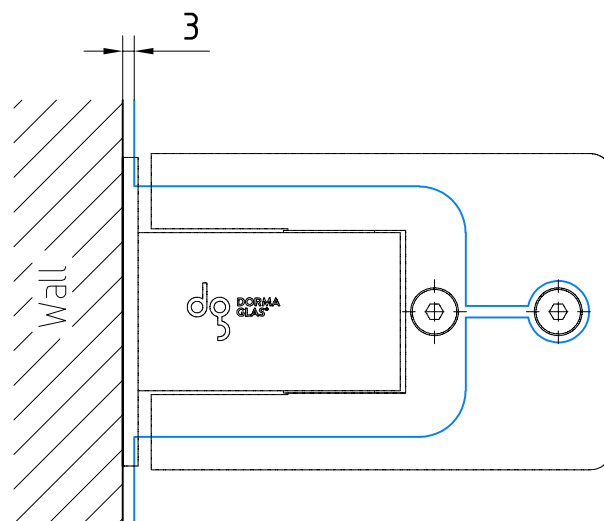

MARCATO Motion double action door hinge to frame

Glass preparation

Art. No.: 12.700 with surface mounted mounting plate

Detail single leaf door : 12-200

Detail double leaf door: 12-201

Detail fitting measurements: 12-202