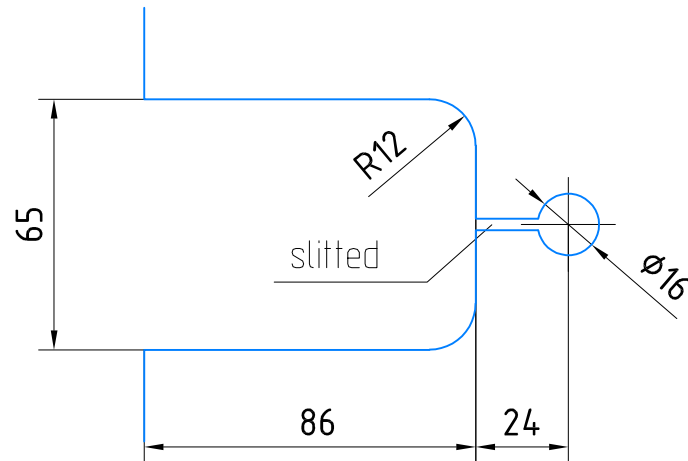

MARCATO Motion double action door hinge to frame

Glass preparation

Art. No.: 12.700 with surface mounted mounting plate

Detail single leaf door : 12-200

Detail double leaf door: 12-201

Detail fitting measurements: 12-202