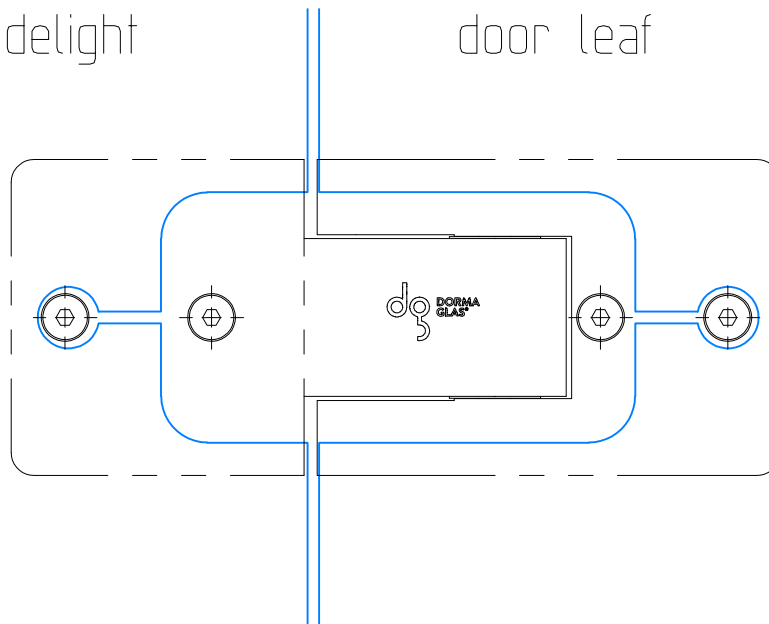

MARCATO Motion double action door hinge glass to glass

glass preparation

Art. No.: 12.710

sidelight

door leaf

Detail single leaf door: 12-204

Detail double leaf door: 12-205

Detail fitting measurements: 12-207