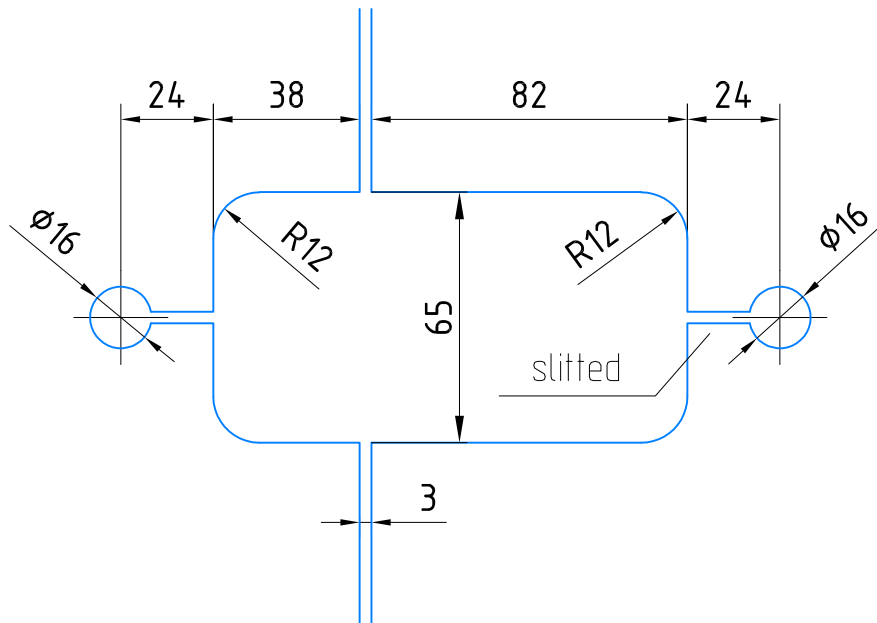

MARCATO Motion double action door hinge glass to glass

glass preparation

Art. No.: 12.710

sidelight

door leaf

Detail single leaf door: 12-204

Detail double leaf door: 12-205

Detail fitting measurements: 12-207