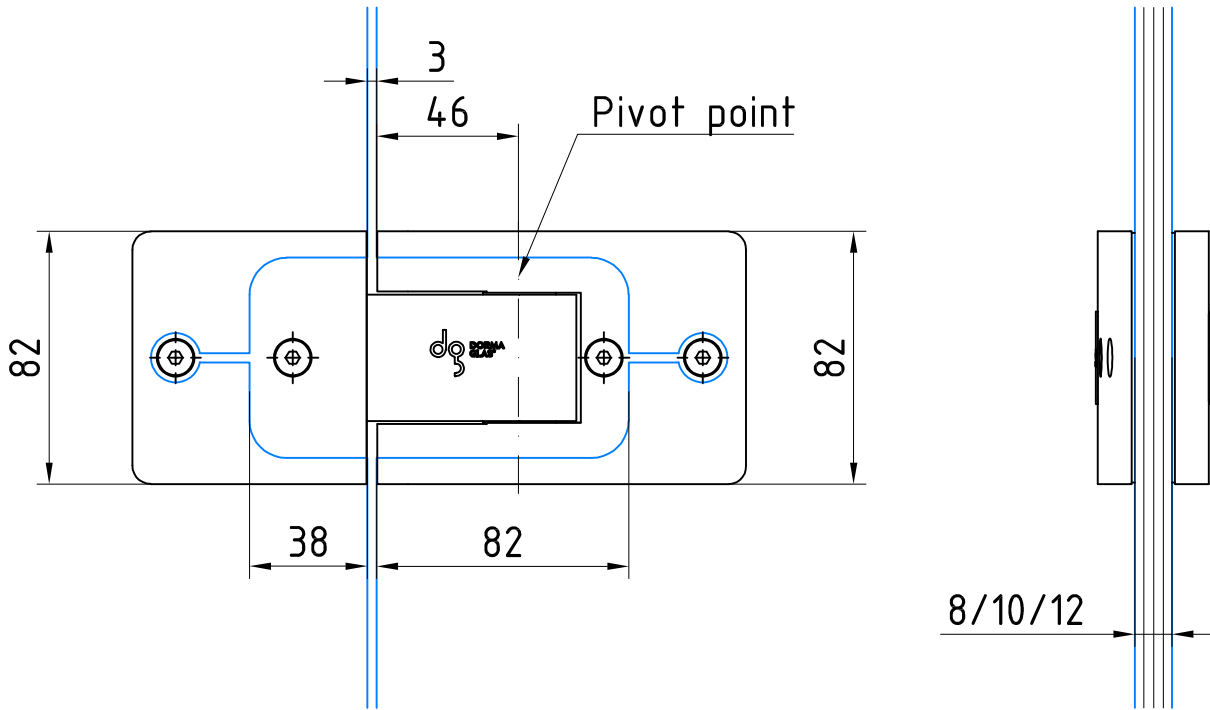

MARCATO Motion double action door hinge glass to glass

12.710

Fitting measurements
Art. No.: 12.710

Detail single leaf door: 12-204
Detail double leaf door: 12-205
Detail glass preparation: 12-206

This document is protected by copyright. The content is the property of DORMA-Glas GmbH. All rights reserved.

1:2,5

12.2022 / 014679

DORMA-GLAS GMBH\INT_SHARE - DETAIL\12\12-207.DWG

12-207