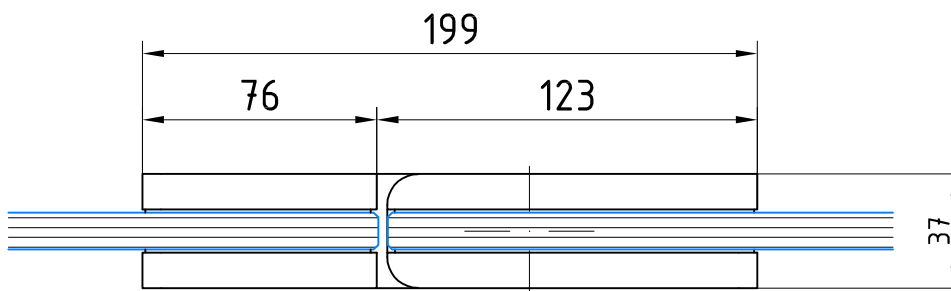

MARCATO Motion double action door hinge glass to glass

12.710

Fitting measurements
Art. No.: 12.710

Detail single leaf door: 12-204
Detail double leaf door: 12-205
Detail glass preparation: 12-206

This document is protected by copyright. The content is the property of DORMA-Glas GmbH. All rights reserved.