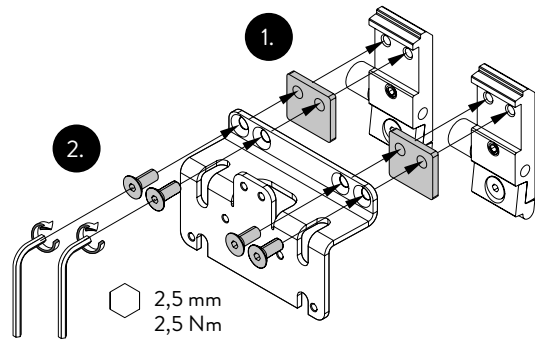

## MUTO Comfort/Premium

Integrierte Verriegelung  
 Integrated locking device

WN 058731 45532

2023-11 / 015184

HSK-L

HSK-R

HSK-L

HSK-R