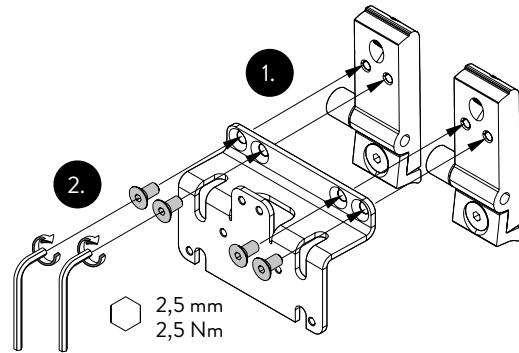

## MUTO Comfort/Premium

Integrierte Verriegelung  
 Integrated locking device

WN 058731 45532

2023-11 / 015184

HSK-L

HSK-R

HSK-L

HSK-R