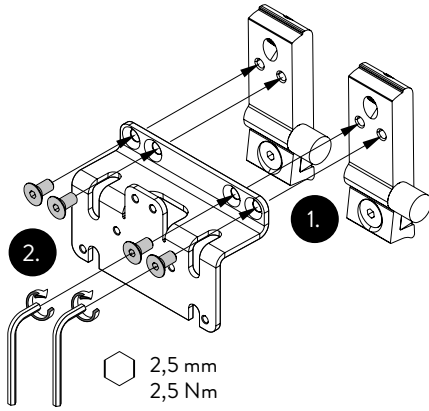

## MUTO Comfort/Premium

Integrierte Verriegelung  
 Integrated locking device

WN 058731 45532

2023-11 / 015184

HSK-L

HSK-R

HSK-L

HSK-R