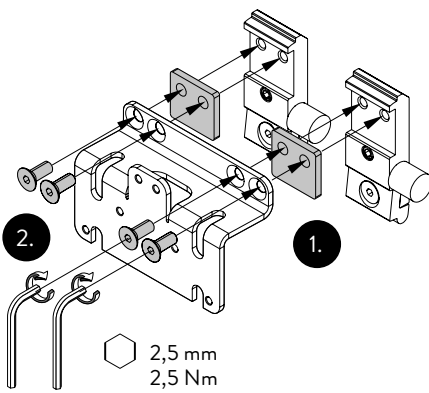

## MUTO Comfort/Premium

Integrierte Verriegelung  
 Integrated locking device

WN 058731 45532

2023-11 / 015184

HSK-L

HSK-R

HSK-L

HSK-R