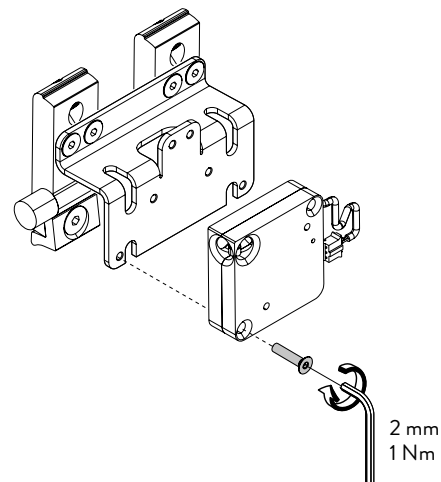

HSK-L

HSK-R

HSK-L

HSK-R

3

HSK-L

HSK-R

4