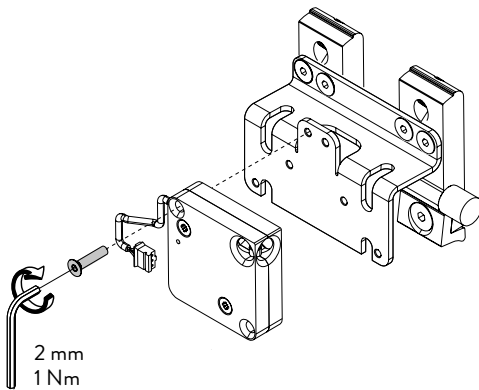

HSK-L

HSK-R

HSK-L

HSK-R

3

HSK-L

HSK-R

4