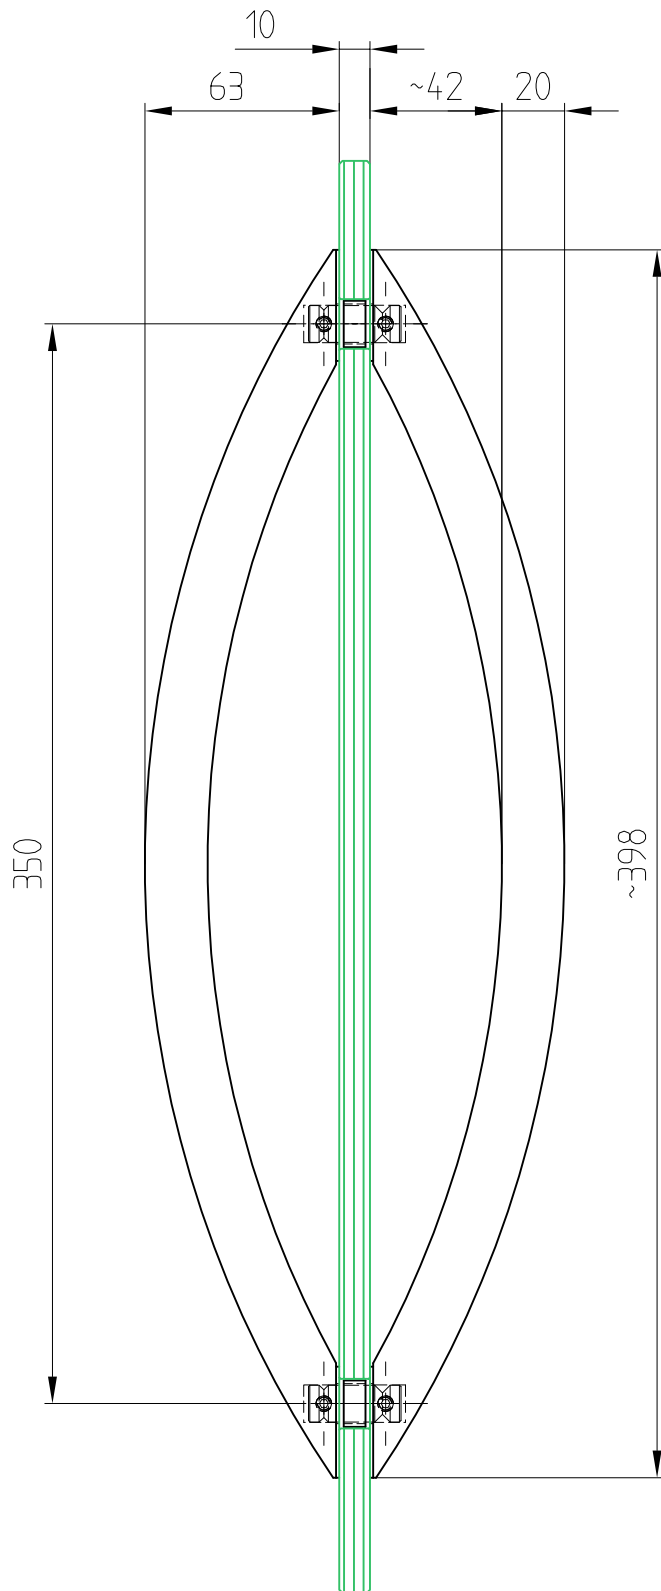

ARCOS push-/pullhandle

for 8 - 12mm glass
-two fixing point 398 mm long-

glass preparation
M 1:1

Art. No. 26.500 (for 8 - 12mm glass)

Glass thickness	Length of pin	Number of wearing parts
8 mm	28 mm	—
10 mm	30 mm	1
12 mm	32 mm	2

section A:A 2:1

90° slewed