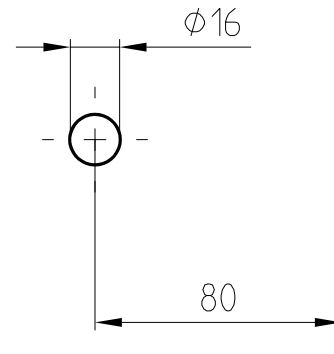

ARCOS push-/pullhandle

for 8 - 12mm glass
-two fixing point 398 mm long-

glass preparation
M 1:1

Art. No. 26.500 (for 8 - 12mm glass)

Glass thickness	Length of pin	Number of wearing parts
8 mm	28 mm	—
10 mm	30 mm	1
12 mm	32 mm	2

section A:A 2:1

90° slewed