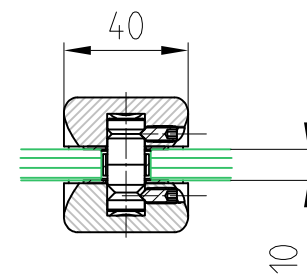

ARCOS push-/pullhandle

for 8 - 12mm glass
-two fixing point 398 mm long-

glass preparation
M 1:1

Art. No. 26.500 (for 8 - 12mm glass)

Glass thickness	Length of pin	Number of wearing parts
8 mm	28 mm	—
10 mm	30 mm	1
12 mm	32 mm	2

section A:A 2:1

90° slewed